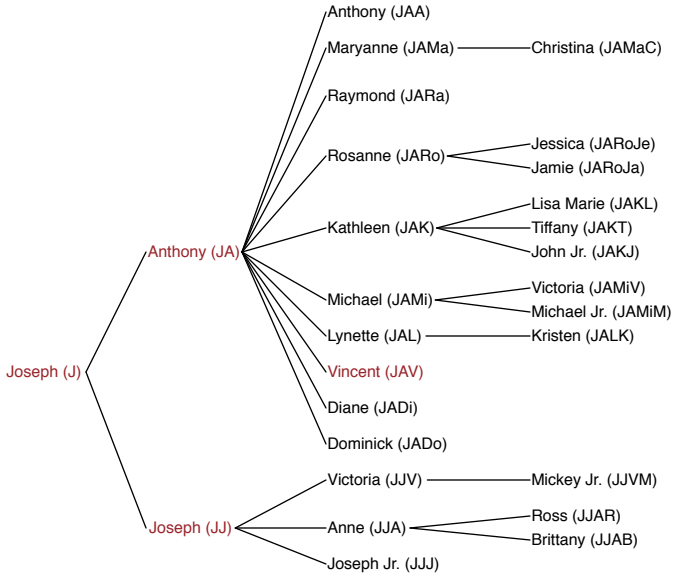

Family Member Codes

Add "s" to end of code for spouse.

Regina (R)

Louis (L)