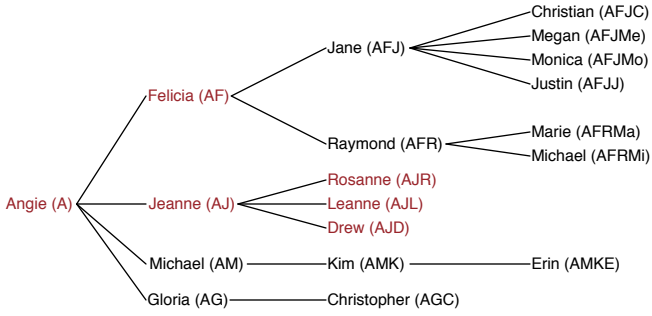

Family Member Codes

Add "s" to end of code for spouse.

Regina (R)

Louis (L)